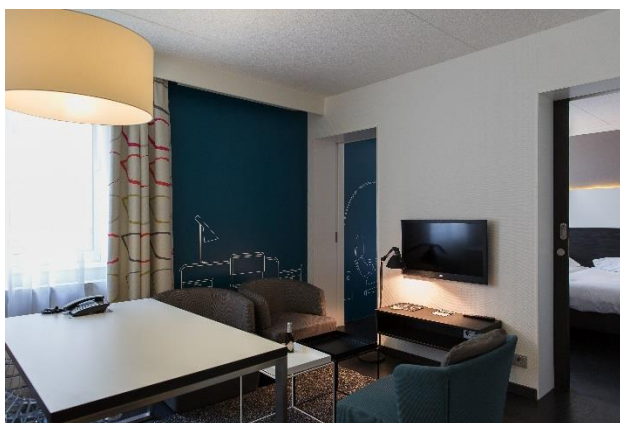

POSTILLION HOTEL DEVENTER

- ✓ 96 hotel rooms
- ✓ 3 star classification
- ✓ Bar
- ✓ Restaurant
- ✓ Business point
- ✓ Private parking with 200 free parking places